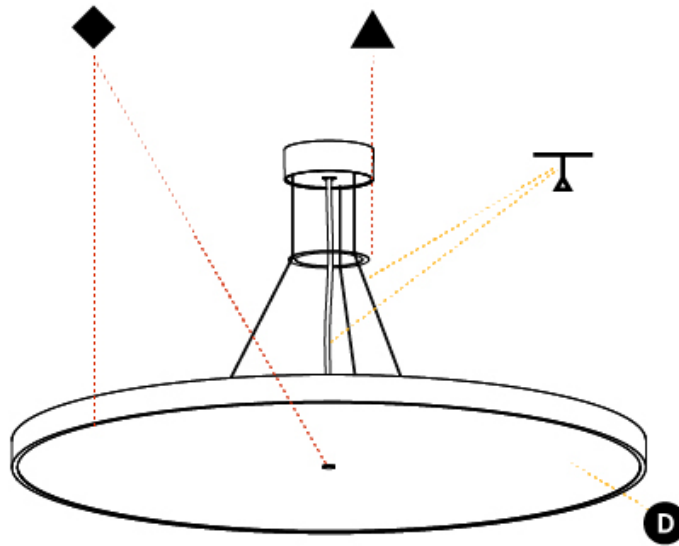

SIGN DIVA SUSPENSION

A300007-

PROJECT	_____
TYPE	_____
SPECIFIER	_____
QUANTITY	_____
DATE	_____