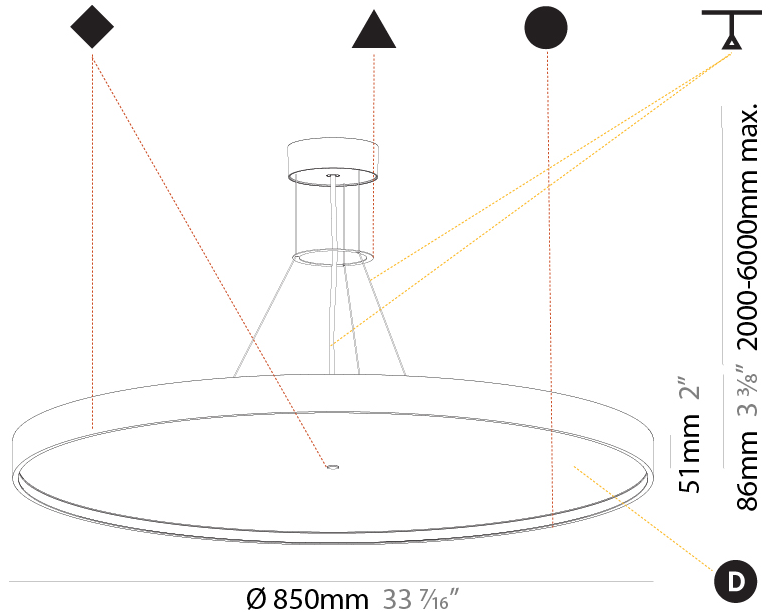

GENERAL

Series: Sign Diva
Subseries: Sign Diva Korona
Brand: Prolicht
Division: Architectural
Mounting Type: Suspension
Mounting Location: Ceiling
Subcategory: Pendant

PHYSICAL

Shape: Round
Diameter (mm): 850
Diameter (in): 33 7/16
Height (mm): 86
Height (in): 3 3/8
Max. Overall Height (mm): 2086
Max. Overall Height (in): 82 7/8
Light Distribution: Direct / Indirect
Weight (kg): 15.251
Weight (lbs): 33.62
Diffuser: PMMA - Opal / Micro-Prism / Sparkling Secret / Vintage Industrial
Fixture Finish: SSR / BKV / CWI / CRY / HAB / UFT / ITA / RUA / FTG / MYG / LOD / PUS / FRO / FUP / KIA / POP / BLS / SPG / MEY / GOH / GUM / CHC / COM / ABZ / JAG / OBR / MOS / ROR
Fixture Material: Extruded Aluminum / Steel
Cable Details: 2000mm or 6000mm Transparent Cable

ELECTRICAL

Lamp Type: LED (Zhaga Standard)
Input Wattage (W): 118.8
Total Output Wattage (W): 76.8 / 18
Dimming: Tri-Mode (Non-Dimming and Phase Dimming (120Vac only) and 0-10V Dimming)
Driver Included: Yes
Driver Location: Integrated
Driver Type: Constant Current - Universal
Driver Class: Class 2
Input Voltage (V): 120 - 277
Constant Current (MA): 600 / 350

LED

Color Temperature (°K): 2700 / 3000 / 3500 / 4000
Max. Delivered Lumen (lm): 10450 / 10854 / 12325 / 12577
Nominal Lumen (lm): 13561 / 14178 / 16100 / 16429
CRI: >90 CRI
Lamp Life (hrs): 50000

OPTICAL

RATINGS AND CERTIFICATIONS

Certified By: Certified for North American Standards
IP rating: IP20