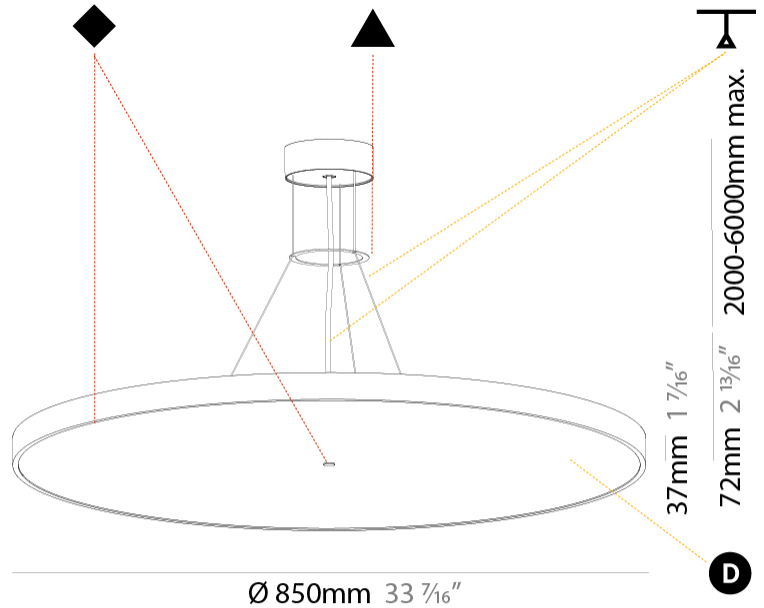

GENERAL

Series: Sign Diva
Subseries: Sign Diva
Brand: Prolicht
Division: Architectural
Mounting Type: Suspension
Mounting Location: Ceiling
Subcategory: Pendant

PHYSICAL

Shape: Round
Diameter (mm): 850
Diameter (in): 33 7/16
Height (mm): 72
Height (in): 2 13/16
Max. Overall Height (mm): 6072
Max. Overall Height (in): 239 1/16
Light Distribution: Direct / Indirect
Weight (kg): 14.868
Weight (lbs): 32.78

Diffuser: PMMA - Opal / Micro-Prism / Sparkling Secret / Vintage Industrial

Fixture Finish: SSR / BKV / CWI / CRY / HAB / UFT / ITA / RUA / FTG / MYG / LOD / PUS / FRO / FUP / KIA / POP / BLS / SPG / MEY / GOH / GUM / CHC / COM / ABZ / JAG / OBR / MOS / ROR

Fixture Material: Extruded Aluminum / Steel

Cable Details: 2000mm or 6000mm Transparent Cable

ELECTRICAL

Lamp Type: LED (Zhaga Standard)
Input Wattage (W): 118.8
Total Output Wattage (W): 94.8
Dimming: Tri-Mode (Non-Dimming and Phase Dimming (120Vac only) and 0-10V Dimming)
Driver Included: Yes
Driver Location: Integrated
Driver Type: Constant Current - Universal
Driver Class: Class 2
Input Voltage (V): 120 - 277
Constant Current (MA): 600 / 350

LED

Color Temperature (°K): 2700 / 3000 / 3500 / 4000
Max. Delivered Lumen (lm): 9880 / 12310 / 12554 / 12810
CRI: >90 CRI
Lamp Life (hrs): 50000

OPTICAL

RATINGS AND CERTIFICATIONS

Certified By: Certified for North American Standards
IP rating: IP20