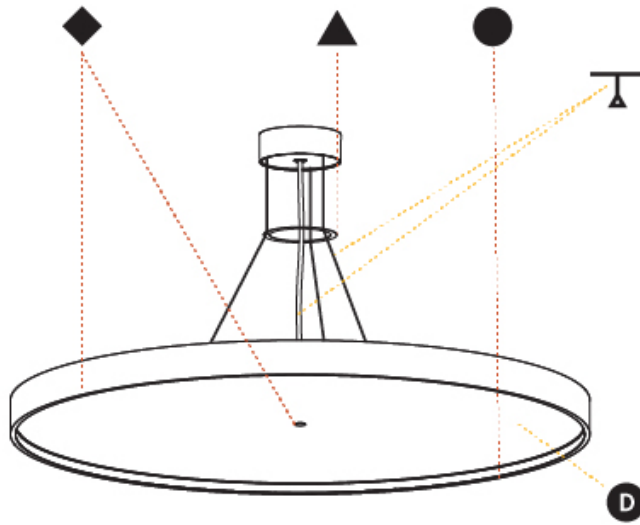

SIGN DIVA KORONA SUSPENSION

A300016-

PROJECT	_____
TYPE	_____
SPECIFIER	_____
QUANTITY	_____
DATE	_____

A